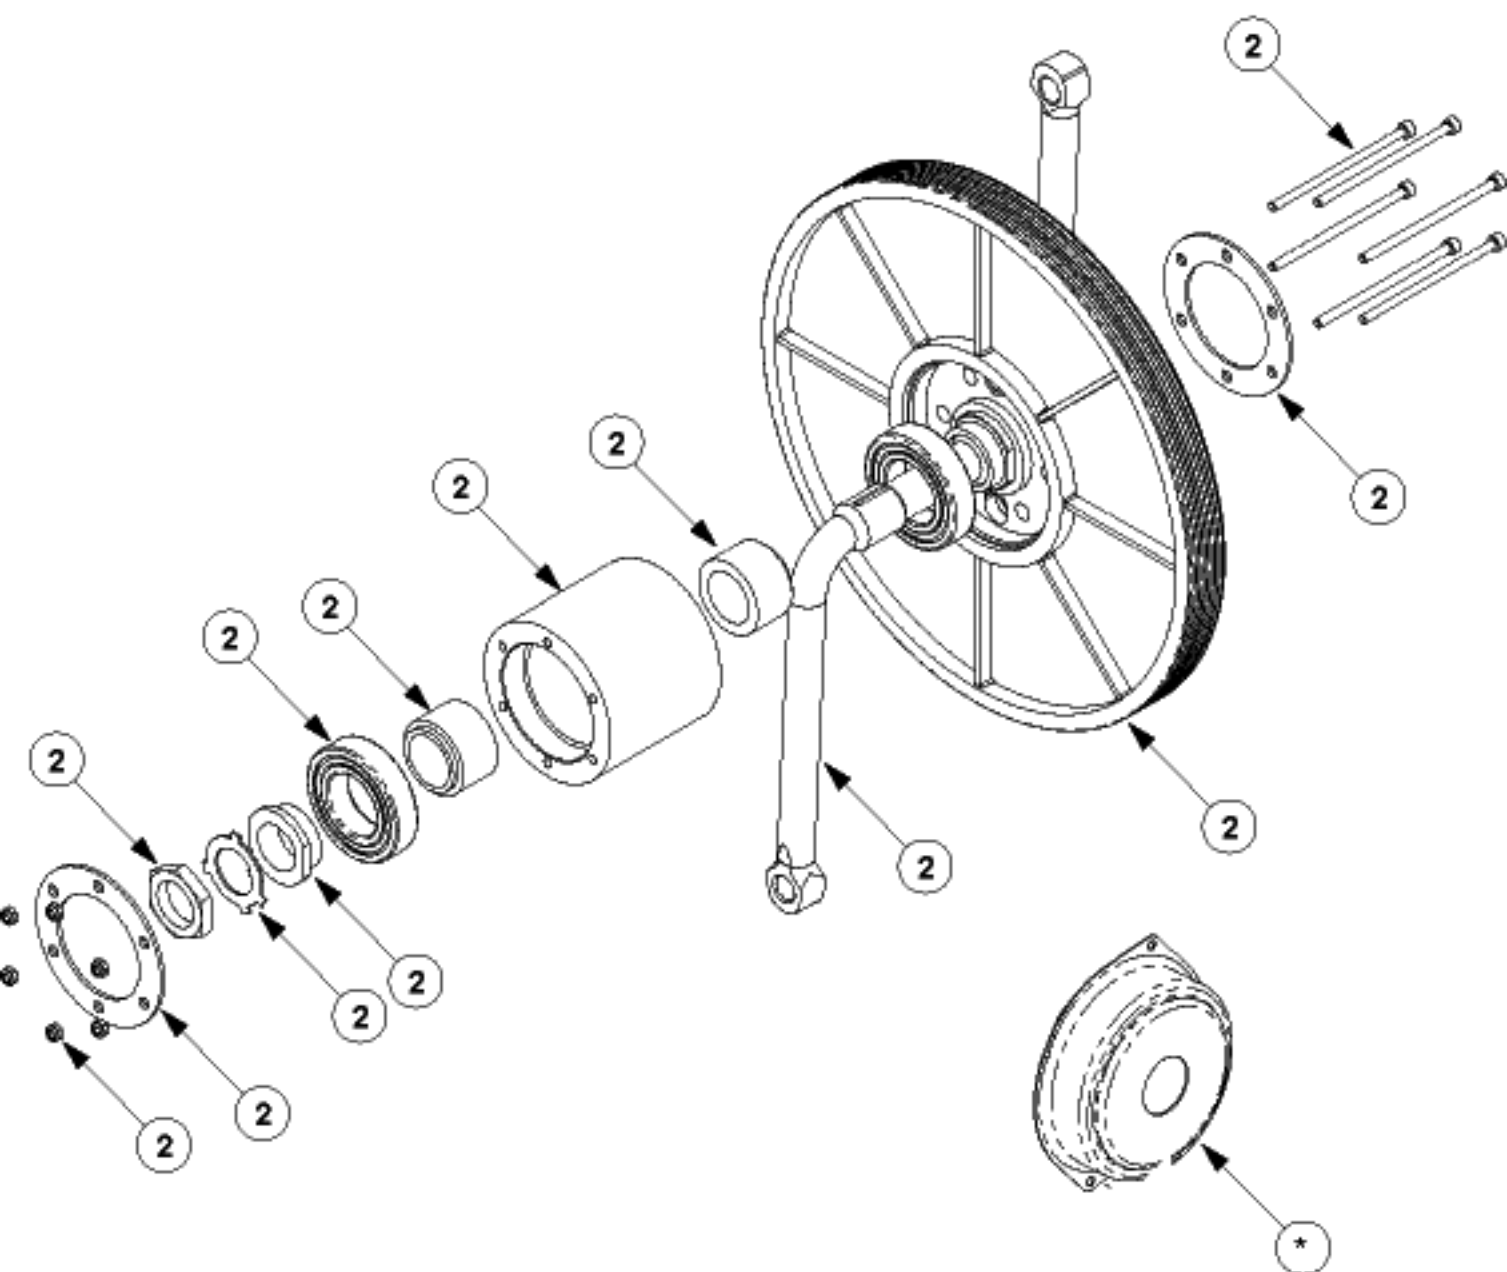

STARTRAC

Pro Bike - 6000 Series

6300 & 6400 Crank Assy

- 1 Crank Assy, Complete
Includes all part #2's

* Part is not yet available